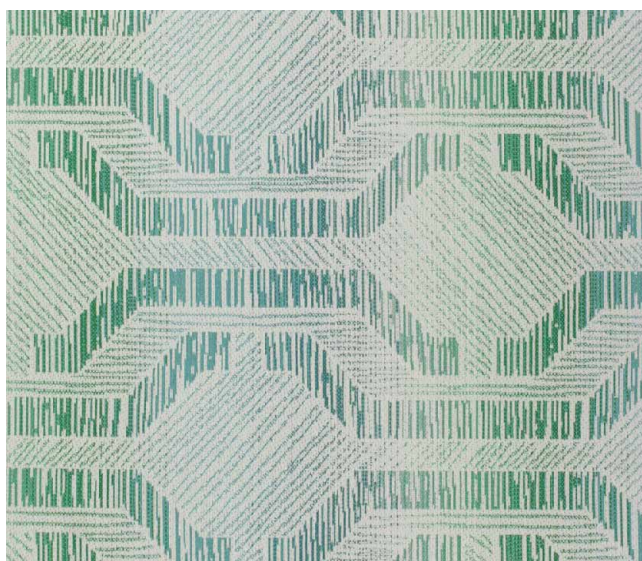

**Moran Skipper**

---

Fiber Content: 100% Acrylic  
Design Direction: Up the Roll  
Repeat: 5.40"V x 1.00"H  
Fabric Width: 54"

\*Fabric available by the roll

Manufactured Products (clockwise from top):

Bolster Pillow: Baja Nautical

Decorative Pillow: Pardo Caribbean

Bolster Pillow: Moran Skipper

Decorative Pillow: Quake Teal with Rave Breeze flange

Bolster Pillow: Quake Midnight with Rave Indigo flange

**Astwood Oyster**

**Astwood Aegean**