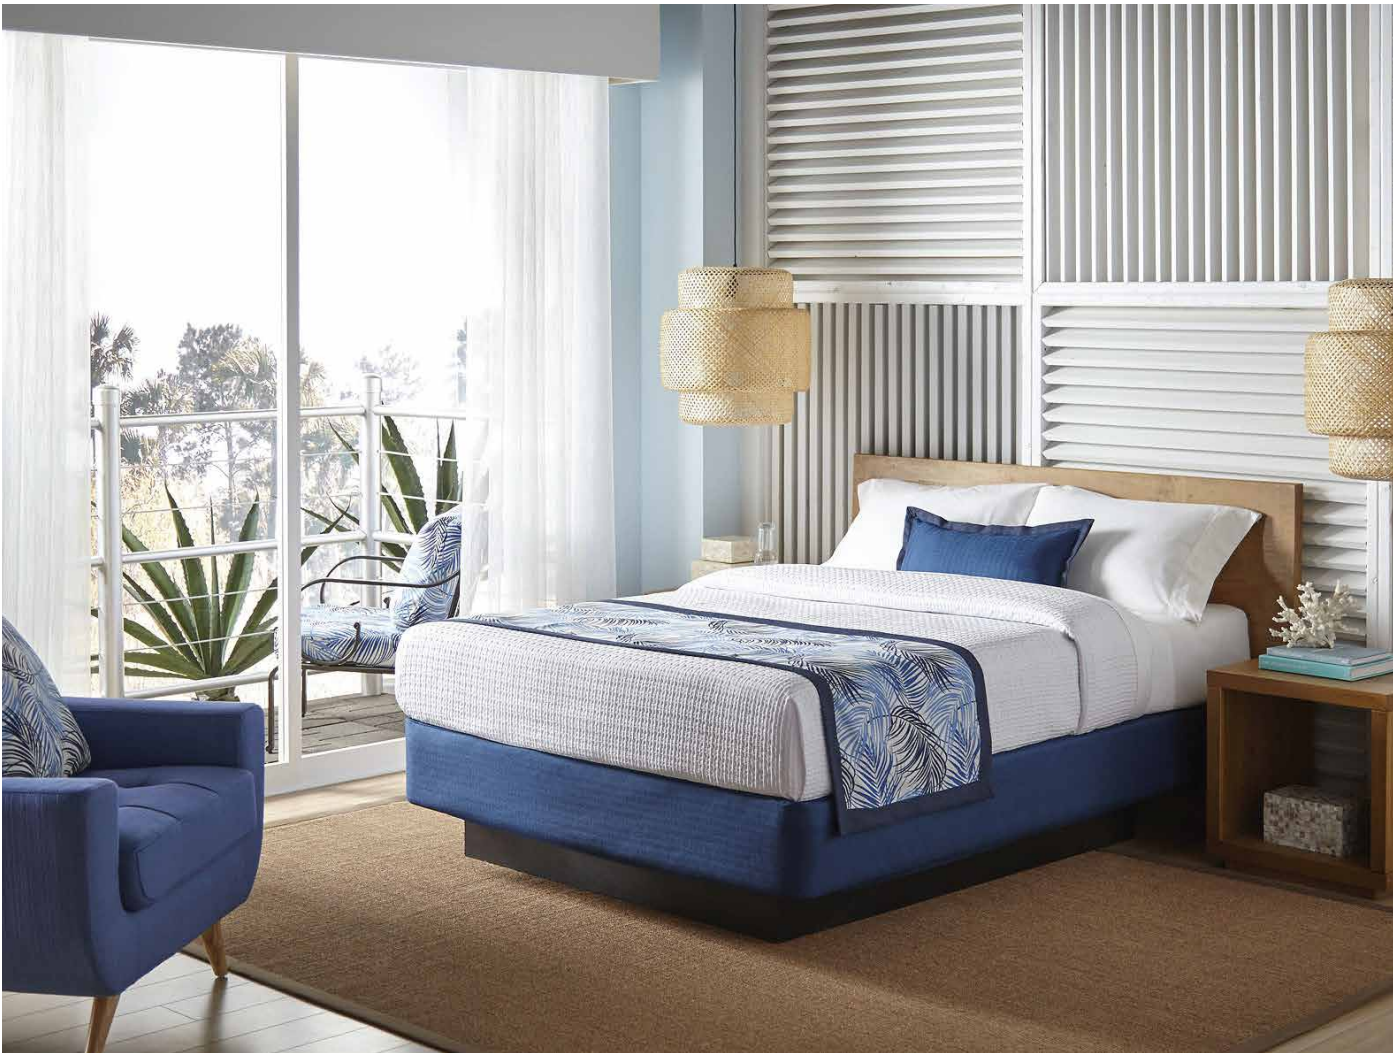

**Decorative Pillow:** Quake Persimmon

Setra Baltic

Setra Spring

Setra Stone

Fiber Content: 100% Polyester  
Design Direction: Non-Directional  
Repeat: 25.25”V x 13.50”H  
Fabric Width: 54”

\*Fabric available by the roll