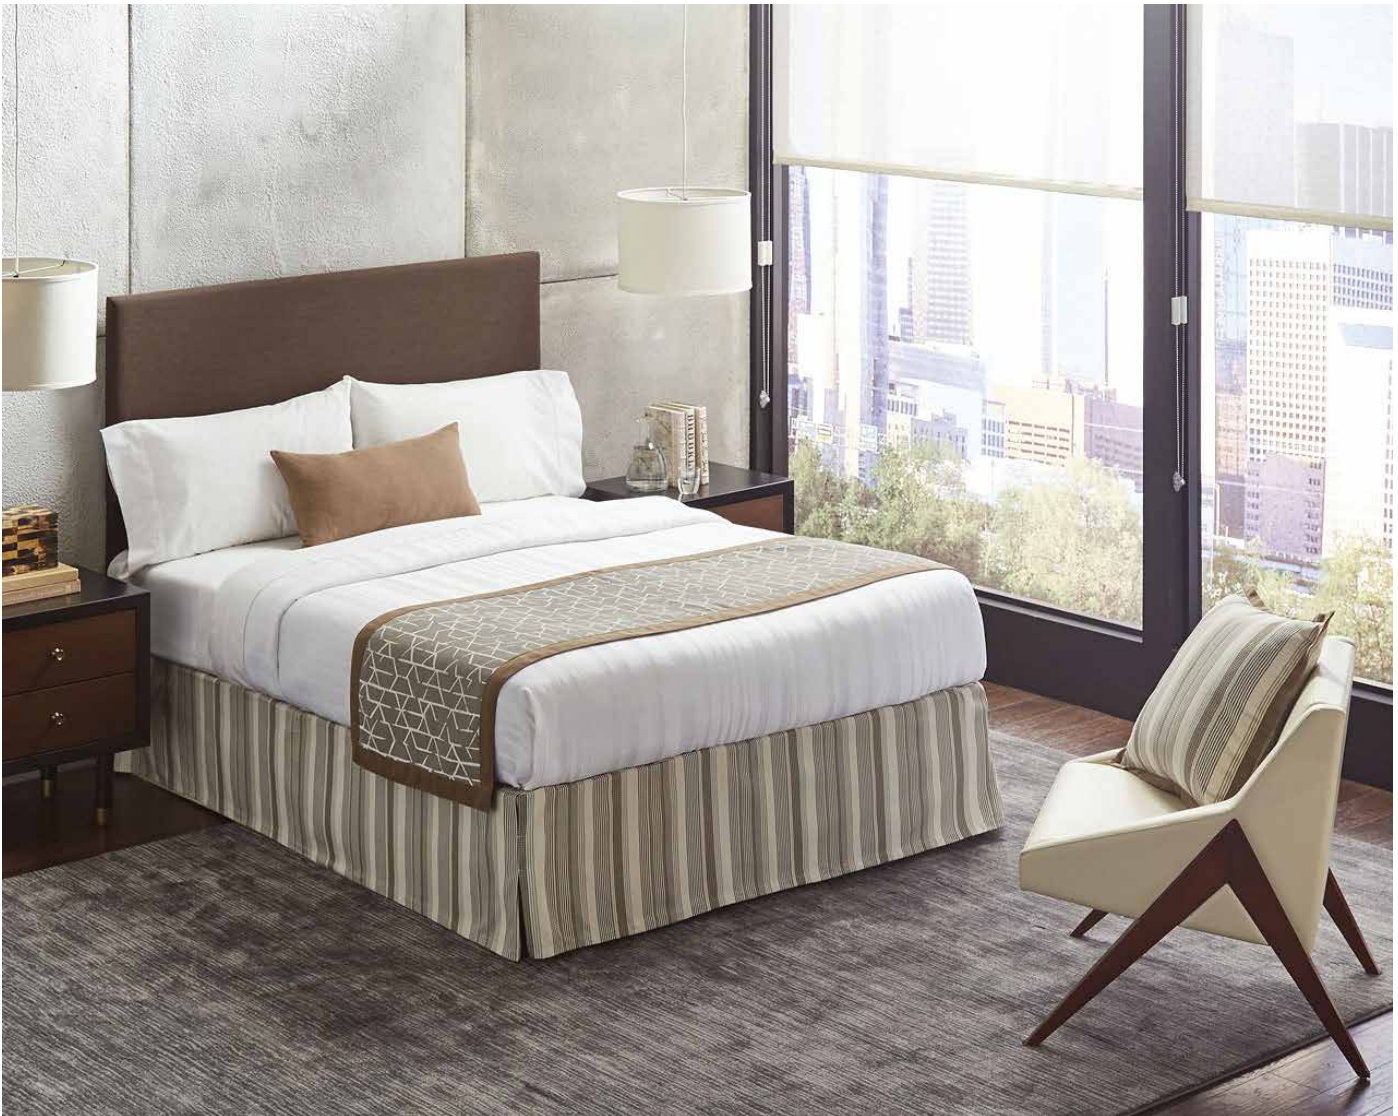

Manufactured Products:

Bedscarf: Kengo Taupe with Sensu Portobello attached border

Bedskirt: Vilet Sandstone

Bolster Pillow: Sensu Portobello

Decorative Pillow: Vilet Sandstone with Sensu Portobello flange

Available Fabrics:

Window Fabric: Griot Hemp